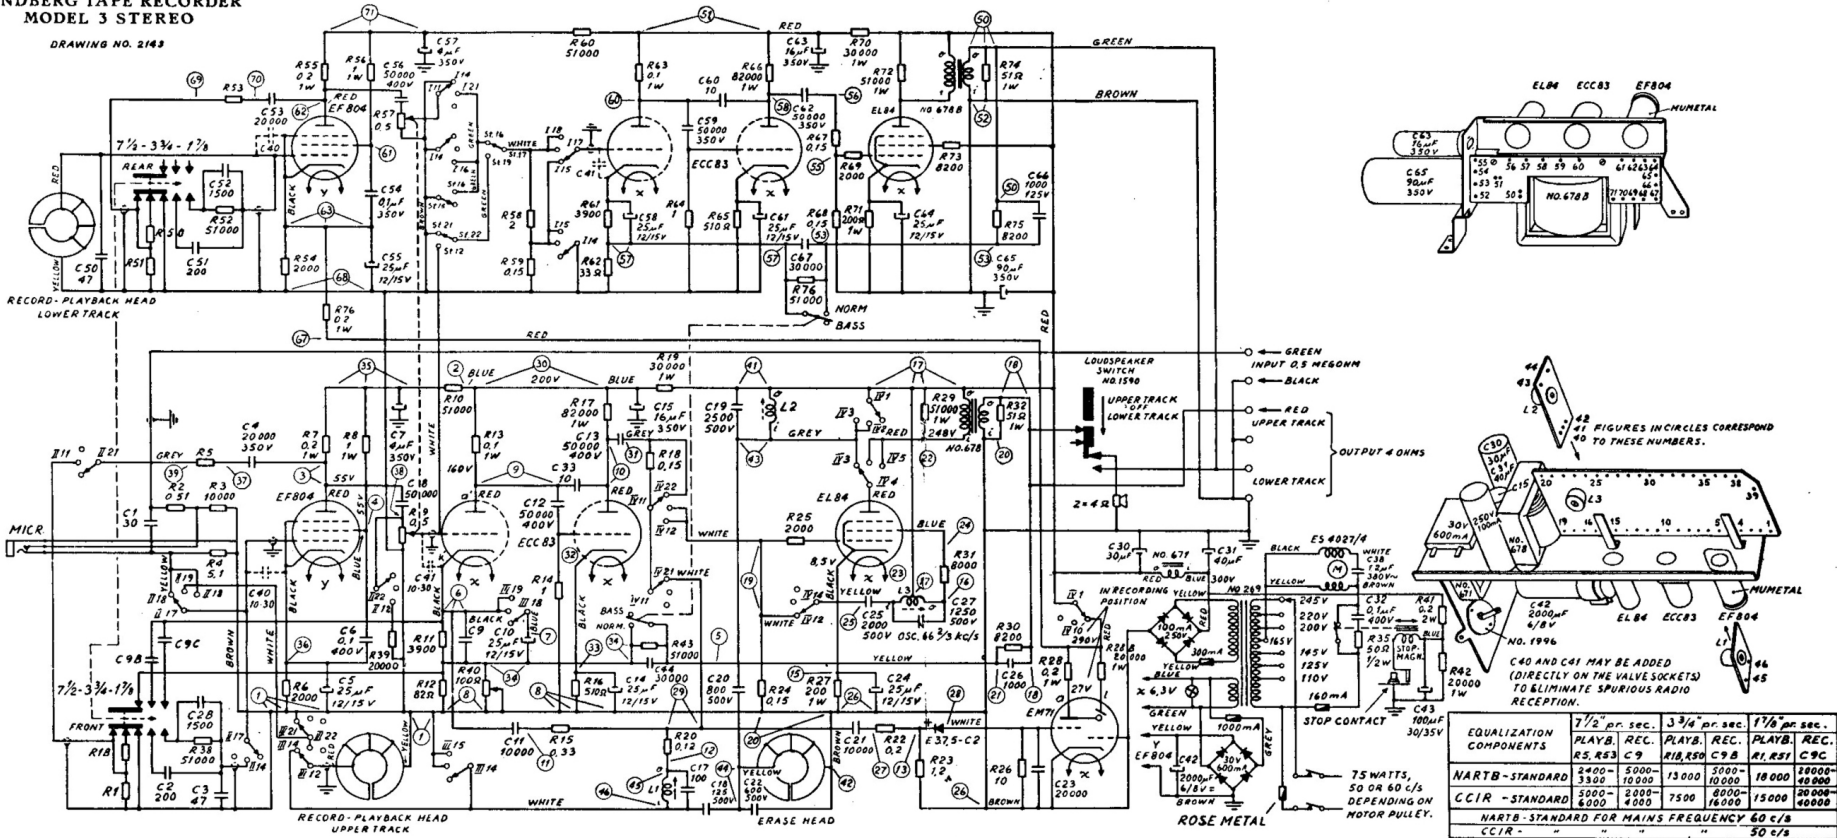

TANBERG TAPE RECORDER
MODEL 3 STEREO

DRAWING NO. 2143

FRONT OF RECORDER